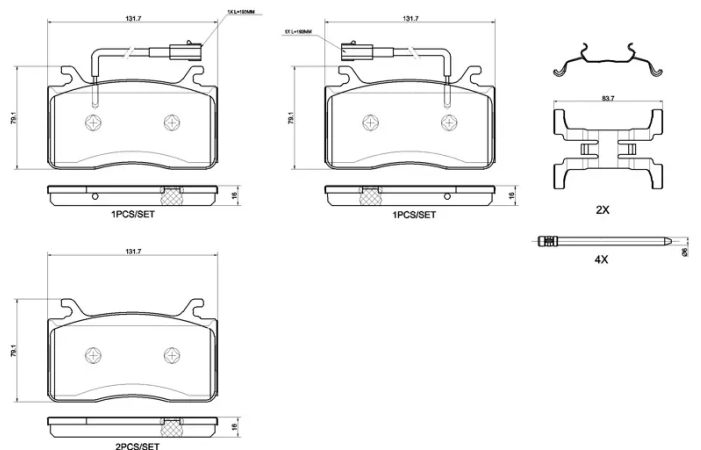

- ✓ OE-equivalent
- ✓ Brembo quality
- ✓ Safety
- ✓ Comfort
- ✓ Durability
- ✓ Dust reduction
- ✓ With accessories

Technical specifications

EAN code 8020584124888	Axle Front	Thickness 15 mm
Width 132 mm	Height 79 mm	Braking system Brembo
Wear indicator Electric	WVA number 22094	Accessories With anti-squeal shim