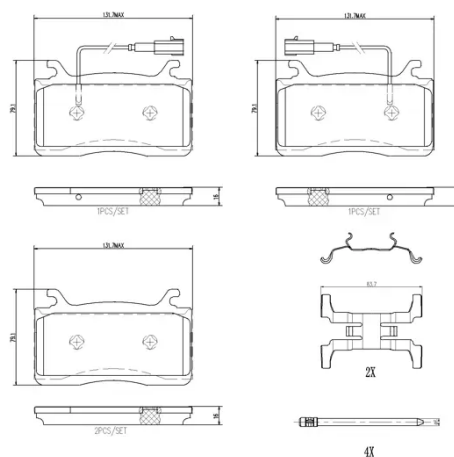

- ✓ OE-equivalent
- ✓ Brembo quality
- ✓ Safety
- ✓ Comfort
- ✓ Durability
- ✓ Dust reduction
- ✓ With accessories

Technical specifications

EAN code 8020584123201	Axle Front	Thickness 15 mm
Width 132 mm	Height 79 mm	Braking system Brembo
Wear indicator Electric	WVA number 22507,22508,22509	Accessories With accessories With anti-squeal shim