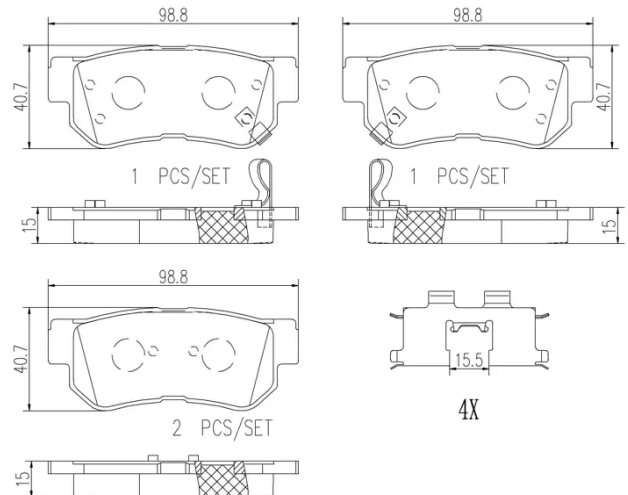

## Technical specifications

EAN code <b>8020584097939</b>	Axle <b>Rear</b>	Thickness <b>15 mm</b>
Width <b>99 mm</b>	Height <b>41 mm</b>	Braking system <b>Mando</b>
Wear indicator <b>Acoustic</b>	WVA number <b>23543,23544,23545</b>	Accessories <b>With accessories</b> <b>With anti-squeal shim</b>