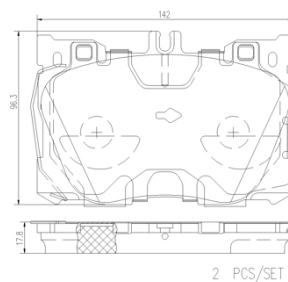

## Technical specifications

|  |                                  |   |
|--|----------------------------------|---|
| EAN code<br><b>8020584116746</b>                     | Axle<br><b>Front</b>             | Thickness<br><b>18 mm</b>                   |
| Width<br><b>142 mm</b>                               | Height<br><b>96 mm</b>           | Braking system<br><b>Brembo</b>             |
| Wear indicator<br><b>Prepared for wear indicator</b> | WVA number<br><b>22586,22587</b> | Accessories<br><b>With anti-squeal shim</b> |