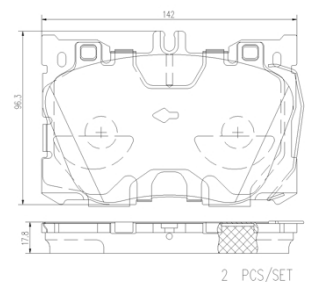

## Technical specifications

|  |                                  |   |
|--|----------------------------------|---|
| EAN code<br><b>8020584116746</b>                     | Axle<br><b>Front</b>             | Thickness<br><b>18 mm</b>                   |
| Width<br><b>142 mm</b>                               | Height<br><b>96 mm</b>           | Braking system<br><b>Brembo</b>             |
| Wear indicator<br><b>Prepared for wear indicator</b> | WVA number<br><b>22586,22587</b> | Accessories<br><b>With anti-squeal shim</b> |