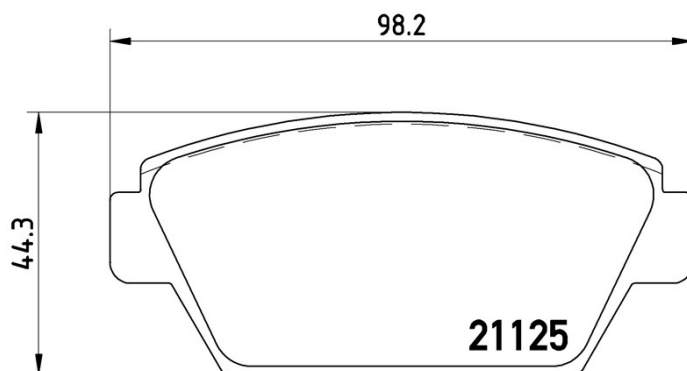

## Technical specifications

EAN code	Axle	Thickness
8020584086469	Rear	15 mm
Width	Height	Braking system
98 mm	44 mm	Akebono
Wear indicator	WVA number	Accessories
Without	21125	With anti-squeal shim

COMPATIBLE VEHICLES