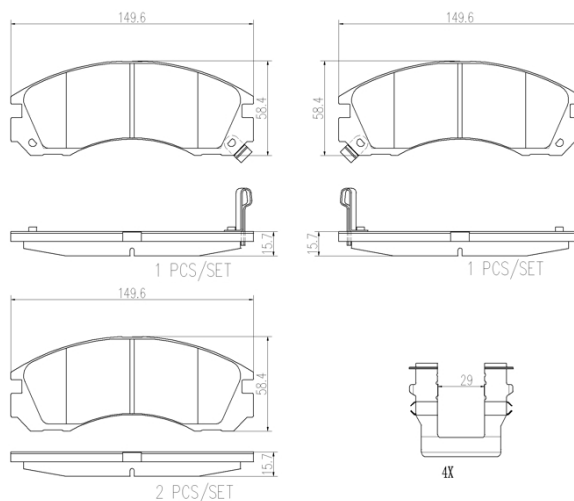

- ✓ OE-equivalent
- ✓ Brembo quality
- ✓ Safety
- ✓ Comfort
- ✓ Durability
- ✓ Dust reduction
- ✓ With accessories

Technical specifications

EAN code 8020584098639	Axle Front	Thickness 16 mm
Width 150 mm	Height 58 mm	Braking system Akebono
Wear indicator Acoustic	WVA number 21363,21768,21769	Accessories With accessories With anti-squeal shim