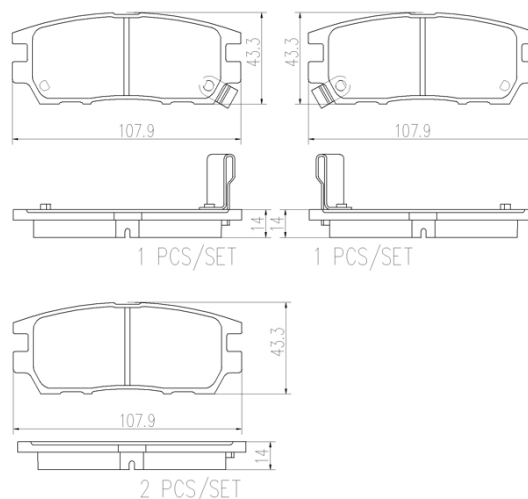

- ✓ OE-equivalent
- ✓ Brembo quality
- ✓ Safety
- ✓ Comfort
- ✓ Durability
- ✓ Dust reduction
- ✓ With accessories

Technical specifications

EAN code 8020584086285	Axle Rear	Thickness 14 mm
Width 108 mm	Height 43 mm	Braking system Akebono
Wear indicator Acoustic	WVA number 21842,21841,21840	Accessories With anti-squeal shim