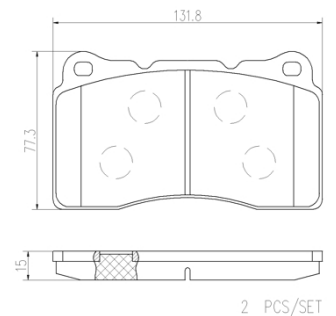

- ✓ OE-equivalent
- ✓ Brembo quality
- ✓ Safety
- ✓ Comfort
- ✓ Durability
- ✓ Dust reduction
- ✓ With accessories

Technical specifications

EAN code 8020584098653	Axle Front	Thickness 15 mm
Width 132 mm	Height 77 mm	Braking system Brembo
Wear indicator Acoustic	WVA number 23325,23092	Accessories With anti-squeal shim