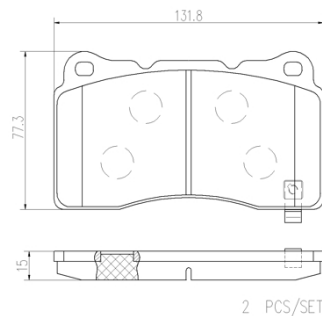

- ✓ OE-equivalent
- ✓ Brembo quality
- ✓ Safety
- ✓ Comfort
- ✓ Durability
- ✓ Dust reduction
- ✓ With accessories

Technical specifications

EAN code 8020584098653	Axle Front	Thickness 15 mm
Width 132 mm	Height 77 mm	Braking system Brembo
Wear indicator Acoustic	WVA number 23325,23092	Accessories With anti-squeal shim