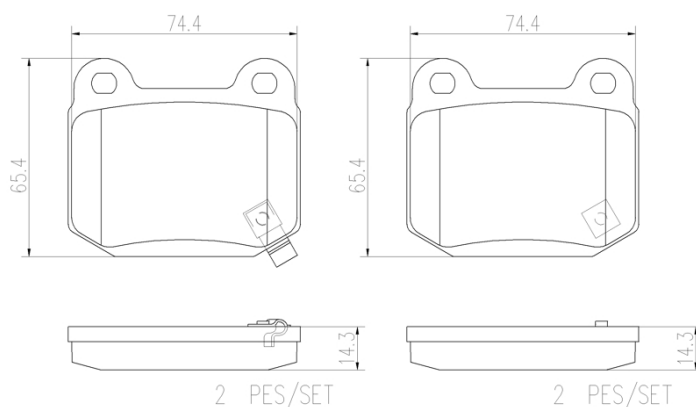

- ✓ OE-equivalent
- ✓ Brembo quality
- ✓ Safety
- ✓ Comfort
- ✓ Durability
- ✓ Dust reduction
- ✓ With accessories

Technical specifications

EAN code 8020584098875	Axle Rear	Thickness 14 mm
Width 77 mm	Height 65 mm	Braking system Brembo
Wear indicator Acoustic	WVA number 21580,23323	Accessories With anti-squeal shim