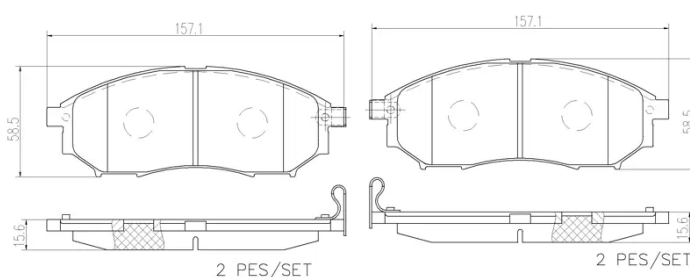

- ✓ OE-equivalent
- ✓ Brembo quality
- ✓ Safety
- ✓ Comfort
- ✓ Durability
- ✓ Dust reduction
- ✓ With accessories

Technical specifications

EAN code 8020584098912	Axle Front	Thickness 16 mm
Width 157 mm	Height 59 mm	Braking system Sumitomo
Wear indicator Acoustic	WVA number 23698,23699	Accessories With accessories With anti-squeal shim With piston clip