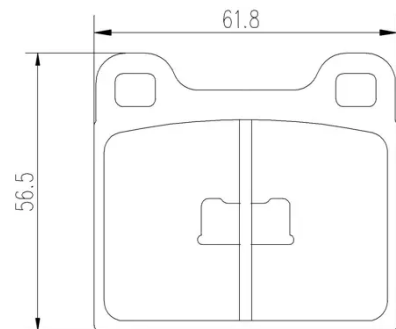

## Technical specifications

EAN code	Axle	Thickness
8020584089217	Front and rear	15 mm
Width	Height	Braking system
62 mm	57 mm	Teves
Wear indicator	WVA number	Accessories
Without	20034	With anti-squeal shim