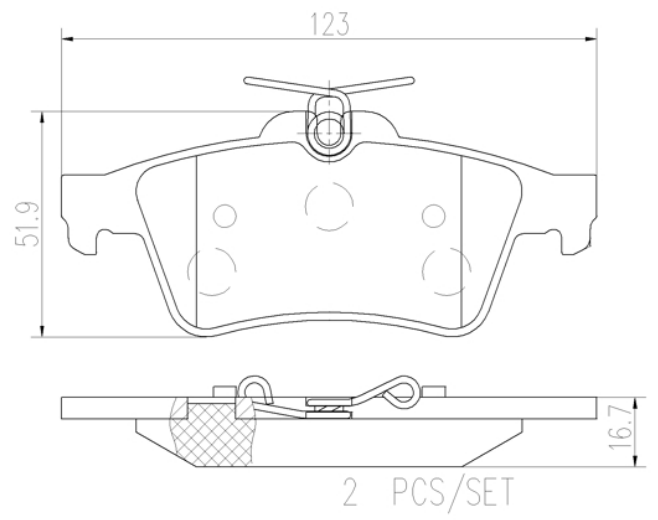

Technical specifications

EAN code
8020584099193

Axle
Rear

Thickness
17 mm

Width
123 mm

Height
52 mm

Braking system
Teves

Wear indicator
Prepared for wear indicator

WVA number
23482,24137

Accessories
With anti-squeal shim

COMPATIBLE VEHICLES