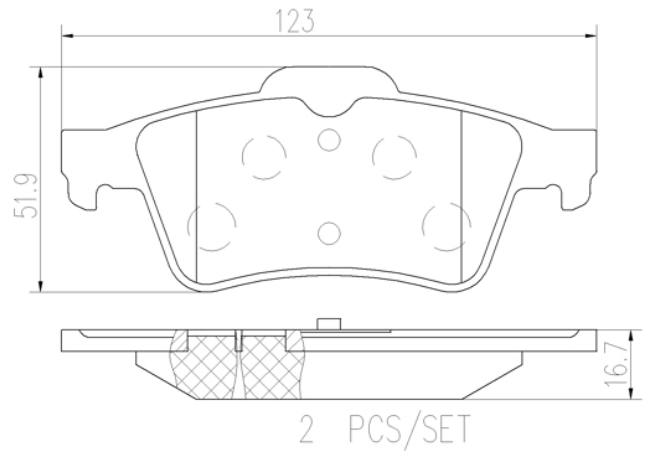

Technical specifications

EAN code
8020584099193

Axle
Rear

Thickness
17 mm

Width
123 mm

Height
52 mm

Braking system
Teves

Wear indicator
Prepared for wear indicator

WVA number
23482,24137

Accessories
With anti-squeal shim

COMPATIBLE VEHICLES