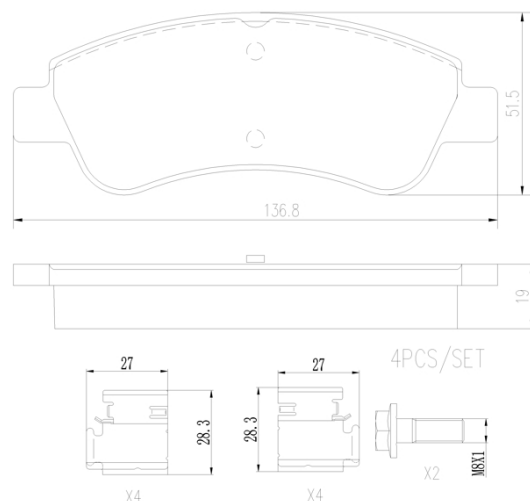

- ✓ OE-equivalent
- ✓ Brembo quality
- ✓ Safety
- ✓ Comfort
- ✓ Durability
- ✓ Dust reduction
- ✓ With accessories

Technical specifications

EAN code 8020584099308	Axle Front	Thickness 19 mm
Width 137 mm	Height 52 mm	Braking system Bosch
Wear indicator Without	WVA number 23954	Accessories With anti-squeal shim With accessories With brake caliper bolts