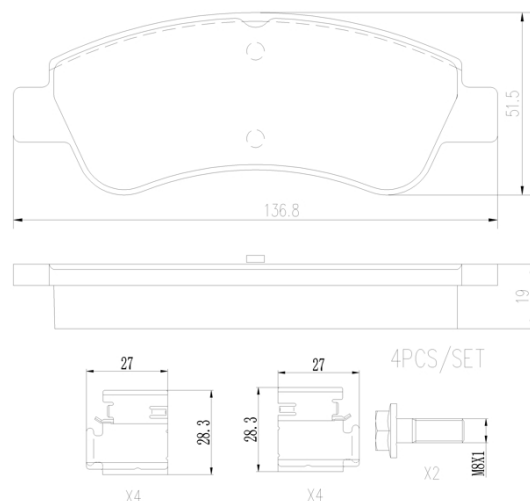

- ✓ OE-equivalent
- ✓ Brembo quality
- ✓ Safety
- ✓ Comfort
- ✓ Durability
- ✓ Dust reduction
- ✓ With accessories

Technical specifications

EAN code 8020584099308	Axle Front	Thickness 19 mm
Width 137 mm	Height 52 mm	Braking system Bosch
Wear indicator Without	WVA number 23954	Accessories With accessories With anti-squeal shim With brake caliper bolts