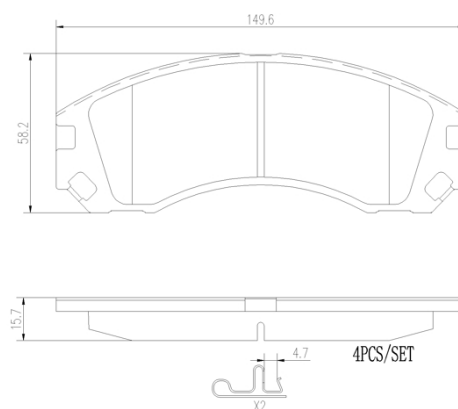

- ✓ OE-equivalent
- ✓ Brembo quality
- ✓ Safety
- ✓ Comfort
- ✓ Durability
- ✓ Dust reduction
- ✓ With accessories

Technical specifications

EAN code 8020584114124	Axle Front	Thickness 16 mm
Width 150 mm	Height 58 mm	Braking system Akebono
Wear indicator Acoustic	WVA number 21370	Accessories With anti-squeal shim