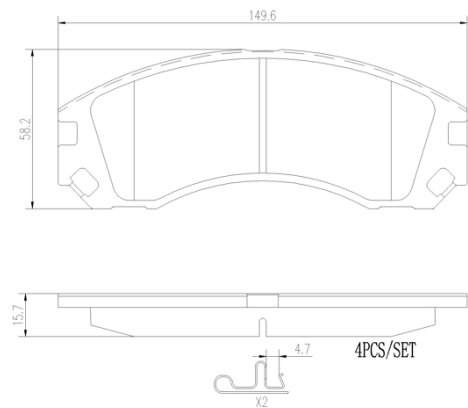

- ✓ OE-equivalent
- ✓ Brembo quality
- ✓ Safety
- ✓ Comfort
- ✓ Durability
- ✓ Dust reduction
- ✓ With accessories

Technical specifications

EAN code 8020584114124	Axle Front	Thickness 16 mm
Width 150 mm	Height 58 mm	Braking system Akebono
Wear indicator Acoustic	WVA number 21370	Accessories With anti-squeal shim