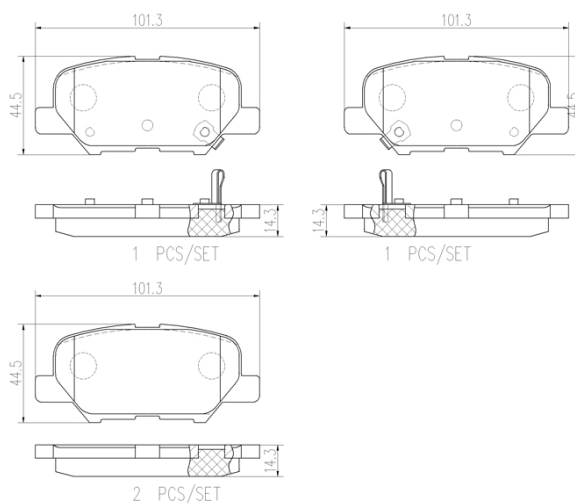

- ✓ OE-equivalent
- ✓ Brembo quality
- ✓ Safety
- ✓ Comfort
- ✓ Durability
- ✓ Dust reduction
- ✓ With accessories

Technical specifications

EAN code 8020584081792	Axle Rear	Thickness 14 mm
Width 101 mm	Height 45 mm	Braking system Akebono
Wear indicator Acoustic	WVA number 25689,25688,25690	Accessories With anti-squeal shim