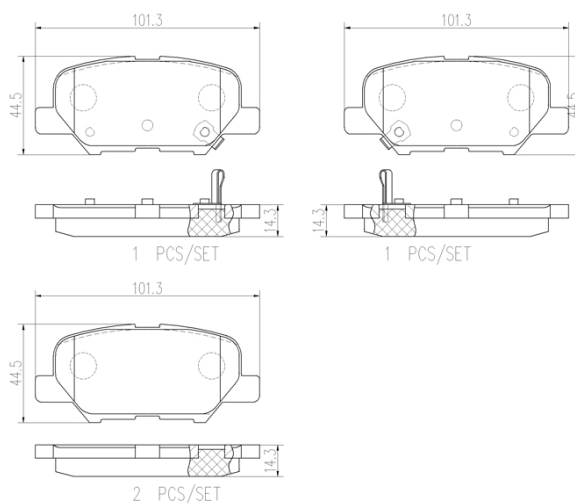

- ✓ OE-equivalent
- ✓ Brembo quality
- ✓ Safety
- ✓ Comfort
- ✓ Durability
- ✓ Dust reduction
- ✓ With accessories

Technical specifications

EAN code 8020584081792	Axle Rear	Thickness 14 mm
Width 101 mm	Height 45 mm	Braking system Akebono
Wear indicator Acoustic	WVA number 25688,25689,25690	Accessories With anti-squeal shim