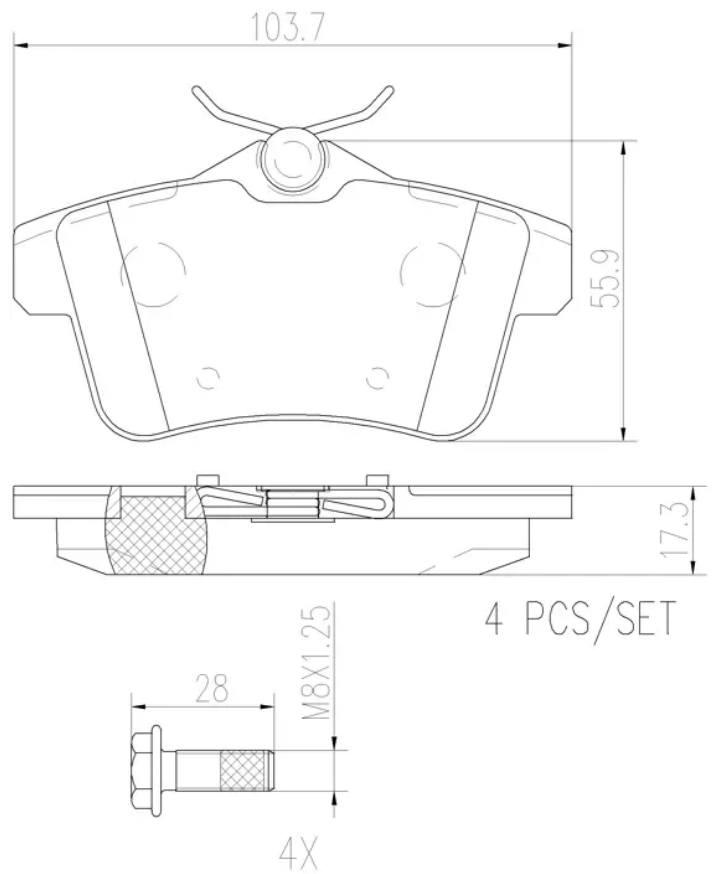

Technical specifications

EAN code
8020584089538

Axle
Rear

Thickness
17 mm

Width
104 mm

Height
56 mm

Braking system
Lucas

Wear indicator
Without

WVA number
24922

Accessories
With brake caliper bolts
With anti-squeal shim
With accessories

COMPATIBLE VEHICLES