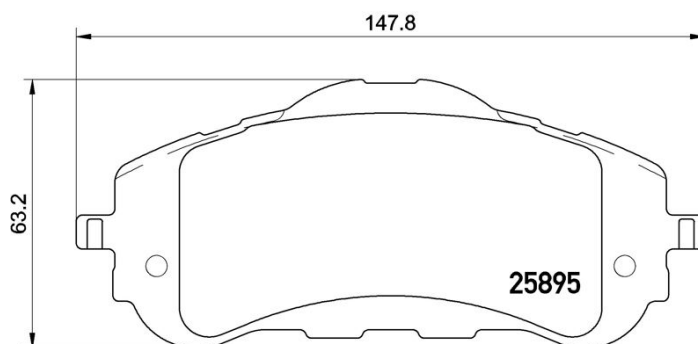

- ✓ OE-equivalent
- ✓ Brembo quality
- ✓ Safety
- ✓ Comfort
- ✓ Durability
- ✓ Dust reduction
- ✓ With accessories

Technical specifications

EAN code	Axle	Thickness
8020584114209	Front	19 mm
Width	Height	Braking system
148 mm	59 mm	Bosch
Wear indicator	WVA number	Accessories
Without	25895,25896	With accessories With anti-squeal shim With brake caliper bolts