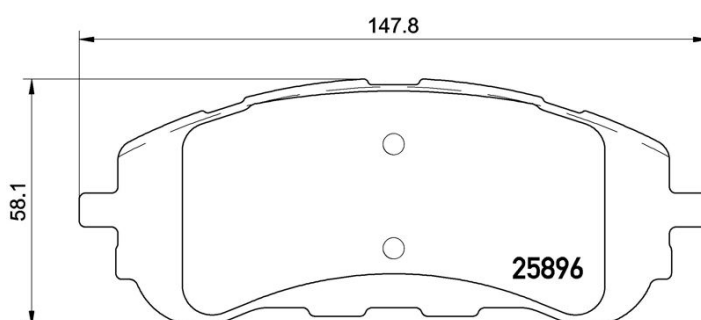

- ✓ OE-equivalent
- ✓ Brembo quality
- ✓ Safety
- ✓ Comfort
- ✓ Durability
- ✓ Dust reduction
- ✓ With accessories

Technical specifications

EAN code	Axle	Thickness
8020584114209	Front	19 mm
Width	Height	Braking system
148 mm	59 mm	Bosch
Wear indicator	WVA number	Accessories
Without	25895,25896	With accessories With anti-squeal shim With brake caliper bolts