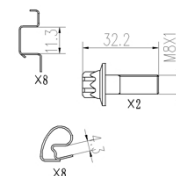

- ✓ OE-equivalent
- ✓ Brembo quality
- ✓ Safety
- ✓ Comfort
- ✓ Durability
- ✓ Dust reduction
- ✓ With accessories

Technical specifications

EAN code 8020584089569	Axle Rear	Thickness 18 mm
Width 99 mm	Height 54 mm	Braking system Bosch
Wear indicator Without	WVA number 25839,25840	Accessories With accessories With anti-squeal shim With brake caliper bolts