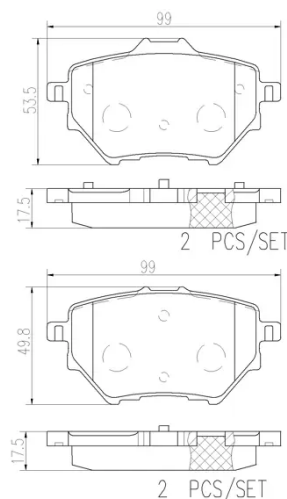

- ✓ OE-equivalent
- ✓ Brembo quality
- ✓ Safety
- ✓ Comfort
- ✓ Durability
- ✓ Dust reduction
- ✓ With accessories

Technical specifications

EAN code 8020584089569	Axle Rear	Thickness 18 mm
Width 99 mm	Height 54 mm	Braking system Bosch
Wear indicator Without	WVA number 25839,25840	Accessories With anti-squeal shim With brake caliper bolts With accessories