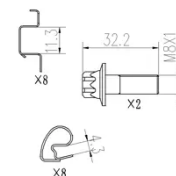

- ✓ OE-equivalent
- ✓ Brembo quality
- ✓ Safety
- ✓ Comfort
- ✓ Durability
- ✓ Dust reduction
- ✓ With accessories

Technical specifications

EAN code 8020584089569	Axle Rear	Thickness 18 mm
Width 99 mm	Height 54 mm	Braking system Bosch
Wear indicator Without	WVA number 25839,25840	Accessories With anti-squeal shim With brake caliper bolts With accessories