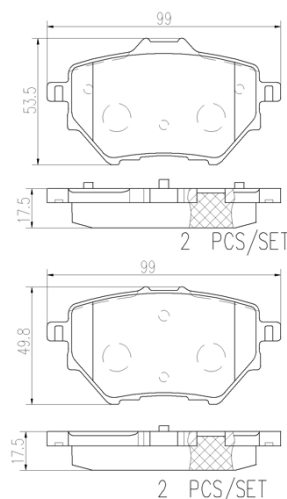

- ✓ OE-equivalent
- ✓ Brembo quality
- ✓ Safety
- ✓ Comfort
- ✓ Durability
- ✓ Dust reduction
- ✓ With accessories

Technical specifications

EAN code 8020584089569	Axle Rear	Thickness 18 mm
Width 99 mm	Height 54 mm	Braking system Bosch
Wear indicator Without	WVA number 25839,25840	Accessories With accessories With anti-squeal shim With brake caliper bolts