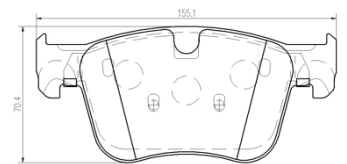

- ✓ OE-equivalent
- ✓ Brembo quality
- ✓ Safety
- ✓ Comfort
- ✓ Durability
- ✓ Dust reduction
- ✓ With accessories

Technical specifications

EAN code Thickness
8020584115374 **17 mm**

Width Height
155 mm **70 mm**

Braking system
Teves

Wear indicator WVA number
Prepared for wear indicator **22813,25833**

Accessories
With anti-squeal shim
With piston clip

COMPATIBLE OE PART NUMBERS

1623162380 CITROËN

1636925480 CITROËN