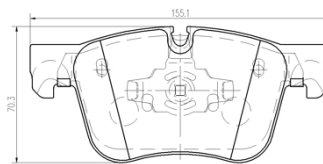

- ✓ OE-equivalent
- ✓ Brembo quality
- ✓ Safety
- ✓ Comfort
- ✓ Durability
- ✓ Dust reduction
- ✓ With accessories

Technical specifications

EAN code Thickness
8020584115374 **17 mm**

Width Height
155 mm **70 mm**

Braking system
Teves

Wear indicator WVA number
Prepared for wear indicator **22813,25833**

Accessories
With anti-squeal shim
With piston clip

COMPATIBLE OE PART NUMBERS

1623162380 CITROËN

1636925480 CITROËN