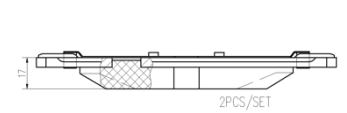

Technical specifications

EAN code   Thickness
8020584115374   **17 mm**

Width   Height
155 mm   **70 mm**

Braking system
Teves

Wear indicator   WVA number
Prepared for wear indicator   **22813,25833**

Accessories
With anti-squeal shim
With piston clip