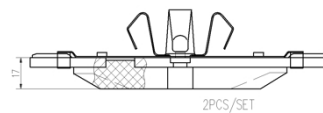

Technical specifications

EAN code   Thickness
8020584115374   **17 mm**

Width   Height
155 mm   **70 mm**

Braking system
Teves

Wear indicator   WVA number
Prepared for wear indicator   **22813,25833**

Accessories
With anti-squeal shim
With piston clip