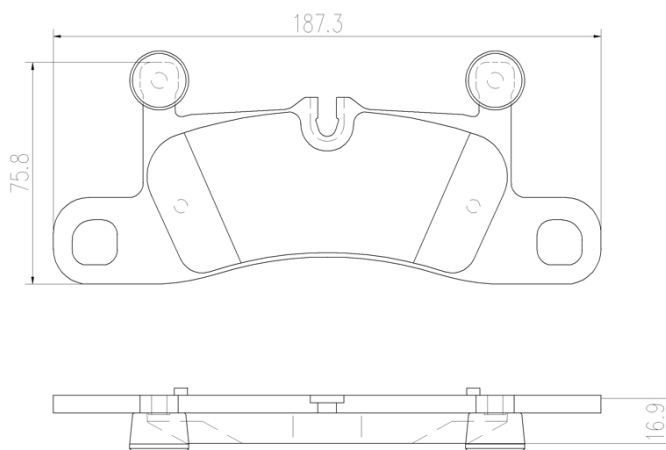

## Technical specifications

|                                    |              |  |
|------------------------------------|--------------|--|
| EAN code                           | Axle         | Thickness  |
| <b>8020584082942</b>               | <b>Rear</b>  | <b>17 mm</b>   |
| Width                              | Height       | Braking system   |
| <b>187 mm</b>                      | <b>76 mm</b> | <b>Brembo</b>  |
| Wear indicator                     | WVA number   | Accessories  |
| <b>Prepared for wear indicator</b> | <b>24721</b> | <b>With anti-squeal shim</b><br><b>With counterweights</b> |