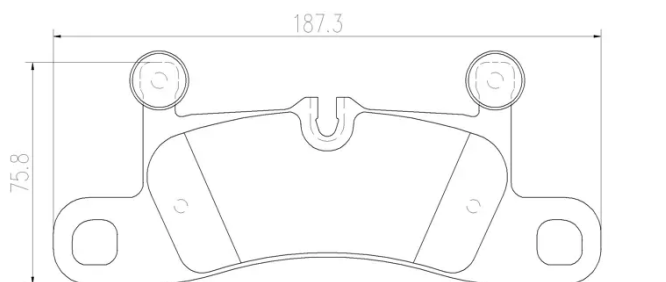

- ✓ OE-equivalent
- ✓ Brembo quality
- ✓ Safety
- ✓ Comfort
- ✓ Durability
- ✓ Dust reduction
- ✓ With accessories

Technical specifications

EAN code	Axle	Thickness
8020584082942	Rear	17 mm
Width	Height	Braking system
187 mm	76 mm	Brembo
Wear indicator	WVA number	Accessories
Prepared for wear indicator	24721	With anti-squeal shim With counterweights