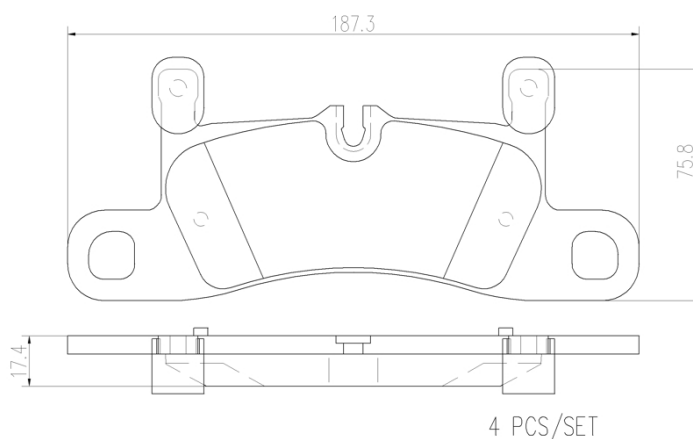

## Technical specifications

EAN code <b>8020584089613</b>	Axle <b>Rear</b>	Thickness <b>17 mm</b>
Width <b>187 mm</b>	Height <b>76 mm</b>	Braking system <b>Brembo</b>
Wear indicator <b>Prepared for wear indicator</b>	WVA number <b>24721</b>	Accessories <b>With counterweights With anti-squeal shim</b>