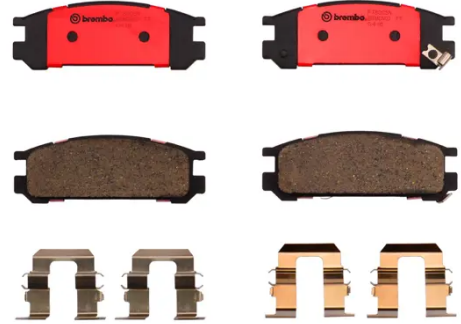

BRAKE PAD PRIME CERAMIC P78005N

The P78005N NAO brake pad is synonymous with reliability

Brembo NAO brake pads stand out for their ultimate braking comfort, reduced friction wear and low dust mission, which makes for cleaner rims and reduced maintenance requirements. The advanced friction material in keeping with the strictest environmental standards is the main distinguishing feature of NAO compounds.

- ✓ OE-equivalent
- ✓ Brembo quality
- ✓ Safety
- ✓ Comfort
- ✓ Durability
- ✓ Dust reduction
- ✓ With accessories

Technical specifications

EAN code 8020584099384	Axle Rear	Thickness 15 mm
Width 108 mm	Height 39 mm	Braking system Akebono
Wear indicator Acoustic	WVA number 21703,21705,21704	Accessories With anti-squeal shim