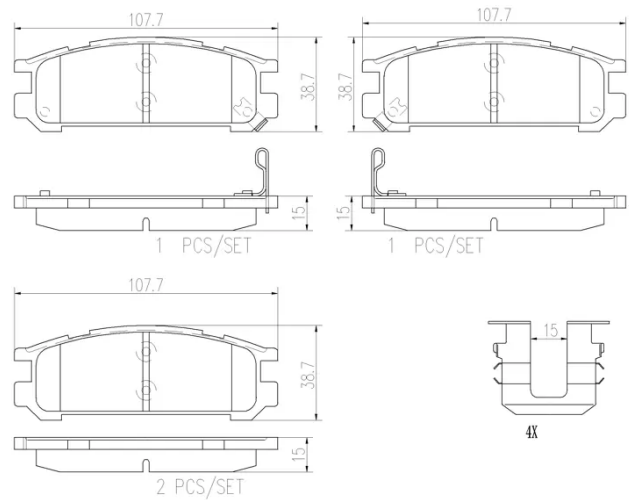

- ✓ OE-equivalent
- ✓ Brembo quality
- ✓ Safety
- ✓ Comfort
- ✓ Durability
- ✓ Dust reduction
- ✓ With accessories

Technical specifications

EAN code 8020584099384	Axle Rear	Thickness 15 mm
Width 108 mm	Height 39 mm	Braking system Akebono
Wear indicator Acoustic	WVA number 21703,21705,21704	Accessories With anti-squeal shim