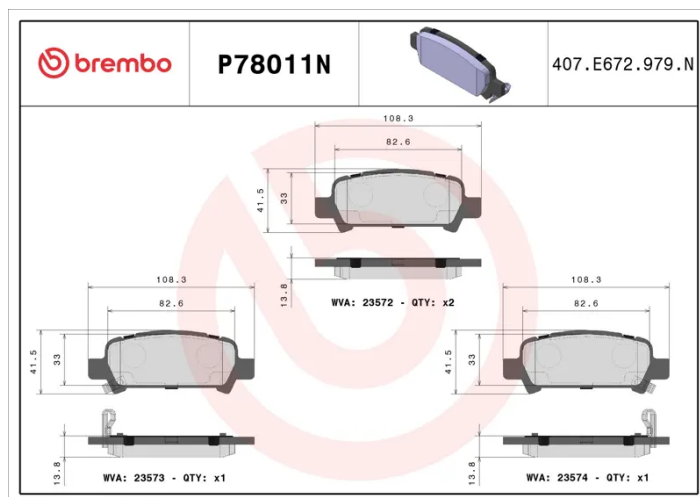

- ✓ OE-equivalent
- ✓ Brembo quality
- ✓ Safety
- ✓ Comfort
- ✓ Durability
- ✓ Dust reduction
- ✓ With accessories

Technical specifications

EAN code 8020584099414	Axle Rear	Thickness 14 mm
Width 108 mm	Height 42 mm	Braking system Akebono
Wear indicator Acoustic	WVA number 23572,23573,23574	Accessories With accessories With anti-squeal shim With piston clip