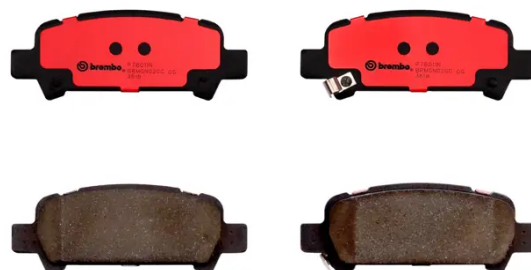

BRAKE PAD PRIME CERAMIC P78011N

The P78011N NAO brake pad is synonymous with reliability

Brembo NAO brake pads stand out for their ultimate braking comfort, reduced friction wear and low dust mission, which makes for cleaner rims and reduced maintenance requirements. The advanced friction material in keeping with the strictest environmental standards is the main distinguishing feature of NAO compounds.

- ✓ OE-equivalent
- ✓ Brembo quality
- ✓ Safety
- ✓ Comfort
- ✓ Durability
- ✓ Dust reduction
- ✓ With accessories

Technical specifications

EAN code 8020584099414	Axle Rear	Thickness 14 mm
Width 108 mm	Height 42 mm	Braking system Akebono
Wear indicator Acoustic	WVA number 23572,23573,23574	Accessories With accessories With anti-squeal shim With piston clip