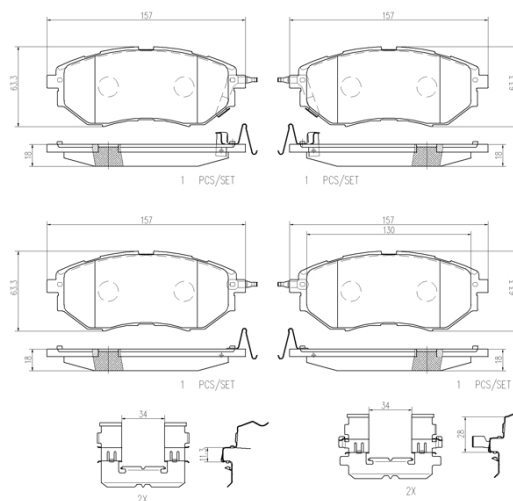

## Technical specifications

EAN code <b>8020584099445</b>	Axle <b>Front</b>	Thickness <b>18 mm</b>
Width <b>157 mm</b>	Height <b>63 mm</b>	Braking system <b>Akebono</b>
Wear indicator <b>Acoustic</b>	WVA number <b>24225,24222,24224,24223</b>	Accessories <b>With anti-squeal With accessories</b>