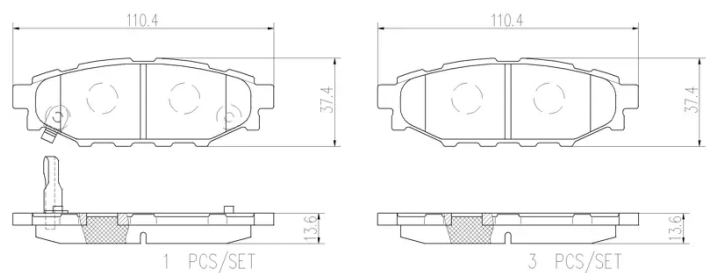

- ✓ OE-equivalent
- ✓ Brembo quality
- ✓ Safety
- ✓ Comfort
- ✓ Durability
- ✓ Dust reduction
- ✓ With accessories

Technical specifications

EAN code 8020584112229	Axle Rear	Thickness 14 mm
Width 110 mm	Height 38 mm	Braking system Akebono
Wear indicator Acoustic	WVA number 24271,24272	Accessories With piston clip With anti-squeal shim With accessories