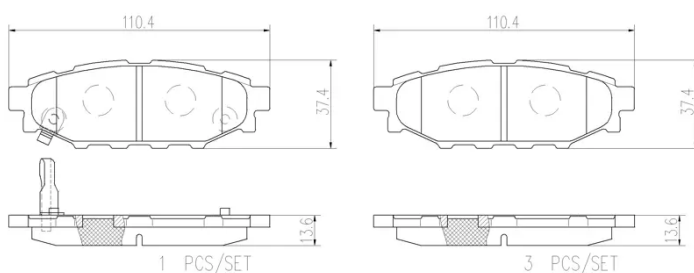

- ✓ OE-equivalent
- ✓ Brembo quality
- ✓ Safety
- ✓ Comfort
- ✓ Durability
- ✓ Dust reduction
- ✓ With accessories

Technical specifications

EAN code 8020584112229	Axle Rear	Thickness 14 mm
Width 110 mm	Height 38 mm	Braking system Akebono
Wear indicator Acoustic	WVA number 24271,24272	Accessories With accessories With anti-squeal shim With piston clip