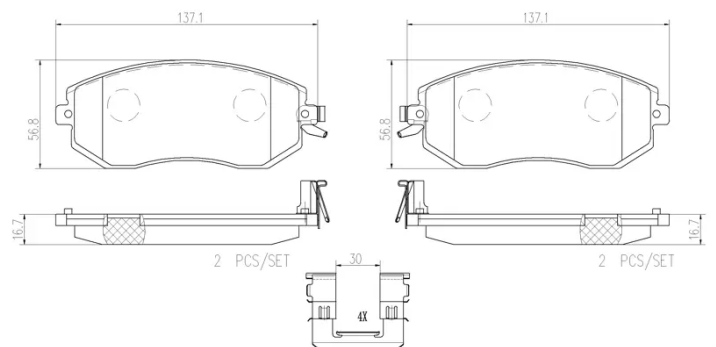

- ✓ OE-equivalent
- ✓ Brembo quality
- ✓ Safety
- ✓ Comfort
- ✓ Durability
- ✓ Dust reduction
- ✓ With accessories

Technical specifications

EAN code 8020584081341	Axle Front	Thickness 17 mm
Width 137 mm	Height 57 mm	Braking system Tokico
Wear indicator Acoustic	WVA number 25760,25761	Accessories With anti-squeal shim