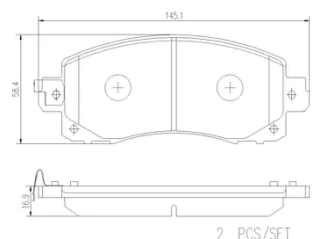

- ✓ OE-equivalent
- ✓ Brembo quality
- ✓ Safety
- ✓ Comfort
- ✓ Durability
- ✓ Dust reduction
- ✓ With accessories

Technical specifications

EAN code 8020584119907	Axle Front	Thickness 17 mm
Width 145 mm	Height 58 mm	Braking system Hitachi
Wear indicator Acoustic	WVA number 22201,22800,22801	Accessories With anti-squeal shim