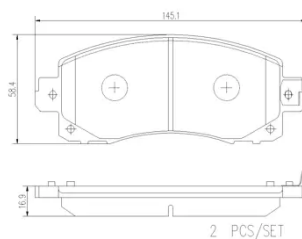

- ✓ OE-equivalent
- ✓ Brembo quality
- ✓ Safety
- ✓ Comfort
- ✓ Durability
- ✓ Dust reduction
- ✓ With accessories

Technical specifications

EAN code 8020584119907	Axle Front	Thickness 17 mm
Width 145 mm	Height 58 mm	Braking system Hitachi
Wear indicator Acoustic	WVA number 22201,22800,22801	Accessories With anti-squeal shim