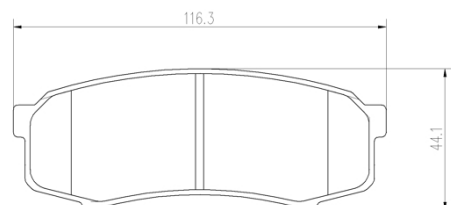

## Technical specifications

EAN code <b>8020584099490</b>	Axle <b>Rear</b>	Thickness <b>15 mm</b>
Width <b>116 mm</b>	Height <b>44 mm</b>	Braking system <b>Sumitomo</b>
Wear indicator <b>Acoustic</b>	WVA number <b>21947</b>	Accessories <b>With accessories With anti-squeal shim</b>