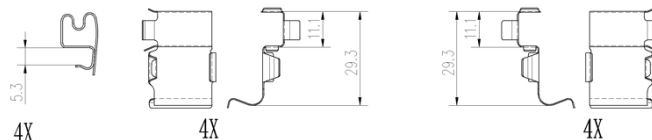

BRAKE PAD NAO P83024N

The P83024N NAO brake pad is synonymous with reliability

Brembo NAO brake pads stand out for their ultimate braking comfort, reduced friction wear and low dust mission, which makes for cleaner rims and reduced maintenance requirements. The advanced friction material in keeping with the strictest environmental standards is the main distinguishing feature of NAO compounds.

- ✓ OE-equivalent
- ✓ Brembo quality
- ✓ Safety
- ✓ Comfort
- ✓ Durability
- ✓ Dust reduction
- ✓ With accessories

Technical specifications

EAN code 8020584099490	Axle Rear	Thickness 15 mm
Width 116 mm	Height 44 mm	Braking system Sumitomo
Wear indicator Acoustic	WVA number 21947	Accessories With accessories With anti-squeal shim

4 PCS/SET

COMPATIBLE VEHICLES