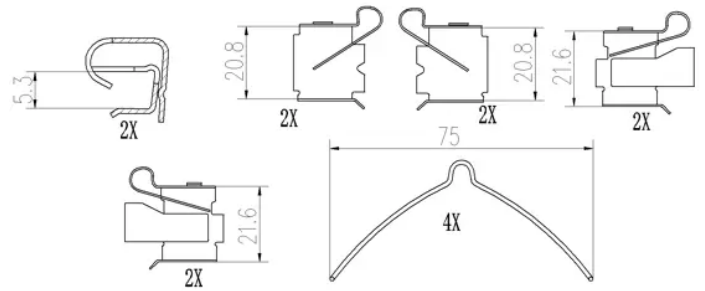

Technical specifications

EAN code
8020584099513

Axle
Front

Thickness
17 mm

Width
141 mm

Height
62 mm

Braking system
Sumitomo

Wear indicator
Acoustic

WVA number
21791

Accessories
With accessories
With anti-squeal shim

COMPATIBLE VEHICLES