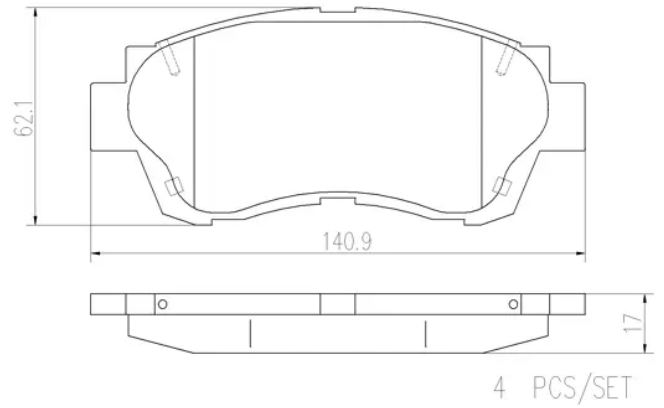

Technical specifications

EAN code
8020584099513

Axle
Front

Thickness
17 mm

Width
141 mm

Height
62 mm

Braking system
Sumitomo

Wear indicator
Acoustic

WVA number
21791

Accessories
With accessories
With anti-squeal shim

COMPATIBLE VEHICLES