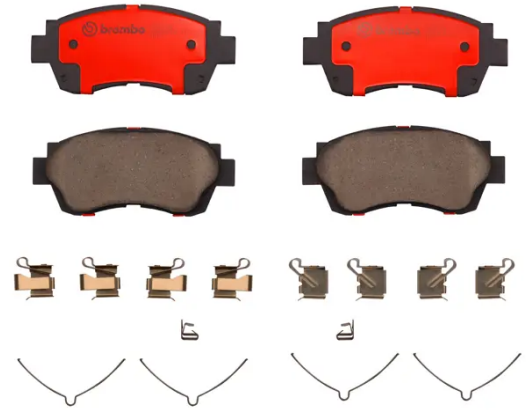

BRAKE PAD PRIME CERAMIC P83027N

The P83027N NAO brake pad is synonymous with reliability

Brembo NAO brake pads stand out for their ultimate braking comfort, reduced friction wear and low dust mission, which makes for cleaner rims and reduced maintenance requirements. The advanced friction material in keeping with the strictest environmental standards is the main distinguishing feature of NAO compounds.

- ✓ OE-equivalent
- ✓ Brembo quality
- ✓ Safety
- ✓ Comfort
- ✓ Durability
- ✓ Dust reduction
- ✓ With accessories

Technical specifications

EAN code
8020584099513

Axle
Front

Thickness
17 mm

Width
141 mm

Height
62 mm

Braking system
Sumitomo

Wear indicator
Acoustic

WVA number
21791

Accessories
With accessories
With anti-squeal shim

COMPATIBLE VEHICLES

COMPATIBLE OE PART NUMBERS

0446524010 LEXUS

0446524040 LEXUS