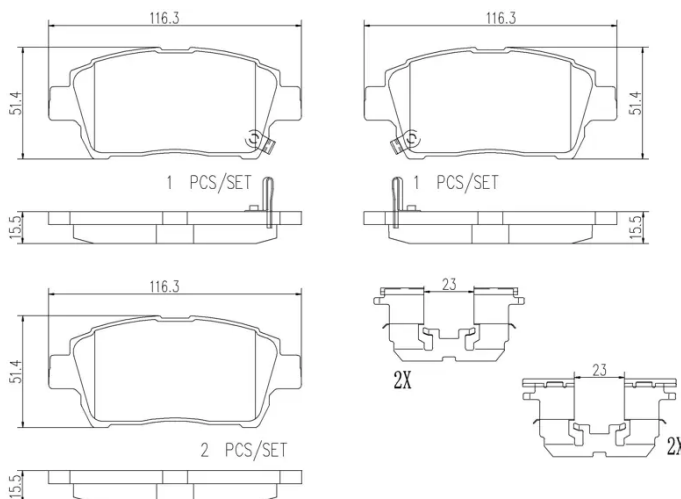

- ✓ OE-equivalent
- ✓ Brembo quality
- ✓ Safety
- ✓ Comfort
- ✓ Durability
- ✓ Dust reduction
- ✓ With accessories

Technical specifications

EAN code 8020584099612	Axle Front	Thickness 16 mm
Width 116 mm	Height 52 mm	Braking system Akebono
Wear indicator Acoustic	WVA number 23510,23511,23512	Accessories With anti-squeal shim