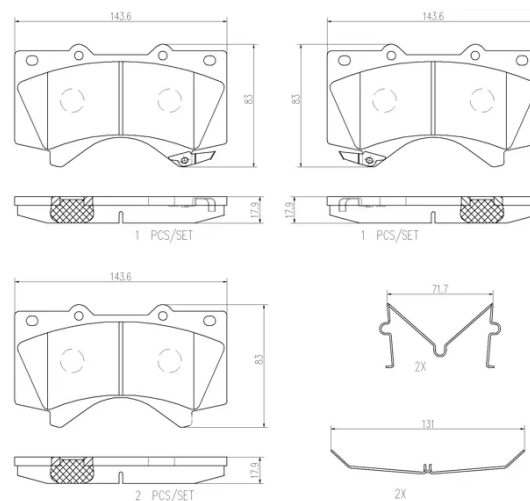

- ✓ OE-equivalent
- ✓ Brembo quality
- ✓ Safety
- ✓ Comfort
- ✓ Durability
- ✓ Dust reduction
- ✓ With accessories

Technical specifications

EAN code 8020584099834	Axle Front	Thickness 18 mm
Width 144 mm	Height 83 mm	Braking system Advics
Wear indicator Acoustic	WVA number 24386,24394,24395	Accessories With anti-squeal shim