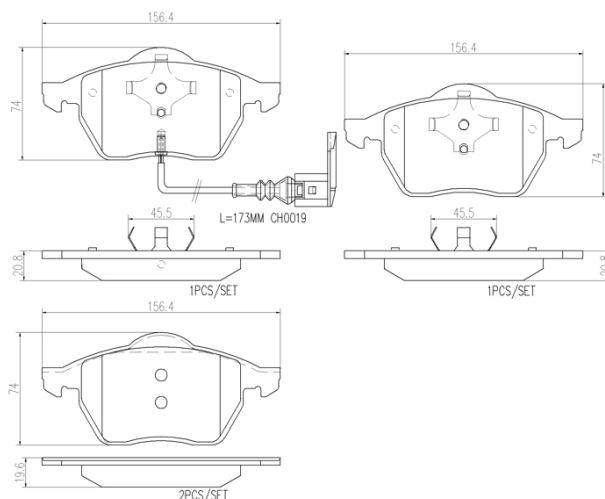

Technical specifications

EAN code 8020584089958	Axle Front	Thickness 21 mm
Width 156 mm	Height 74 mm	Braking system Teves
Wear indicator Electric	WVA number 20676,21911,23392	Accessories With anti-squeal shim With piston clip