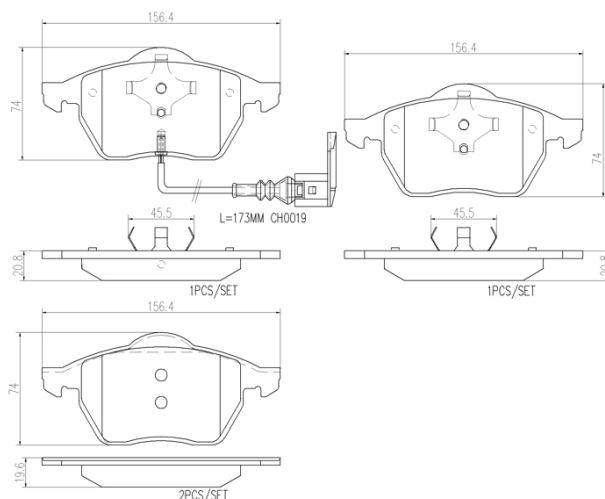

## Technical specifications

EAN code <b>8020584089958</b>	Axle <b>Front</b>	Thickness <b>21 mm</b>
Width <b>156 mm</b>	Height <b>74 mm</b>	Braking system <b>Teves</b>
Wear indicator <b>Electric</b>	WVA number <b>20676,21911,23392</b>	Accessories <b>With anti-squeal shim</b> <b>With piston clip</b>