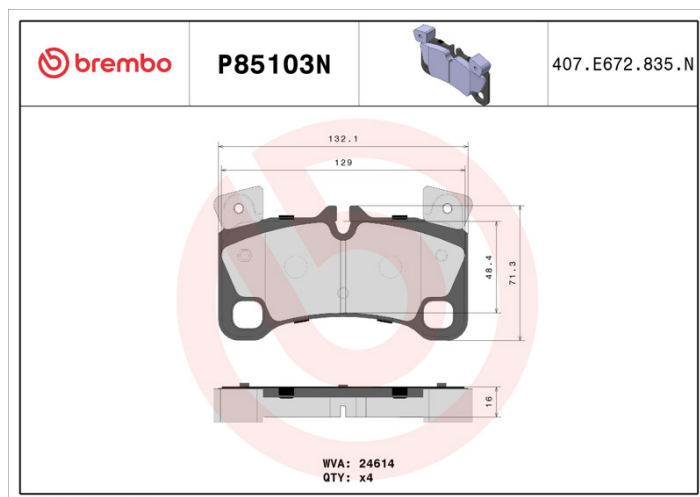

- ✓ OE-equivalent
- ✓ Brembo quality
- ✓ Safety
- ✓ Comfort
- ✓ Durability
- ✓ Dust reduction
- ✓ With accessories

Technical specifications

EAN code 8020584083550	Axle Rear	Thickness 16 mm
Width 132 mm	Height 77 mm	Braking system Brembo
Wear indicator Prepared for wear indicator	WVA number 24614	Accessories With counterweights With anti-squeal shim