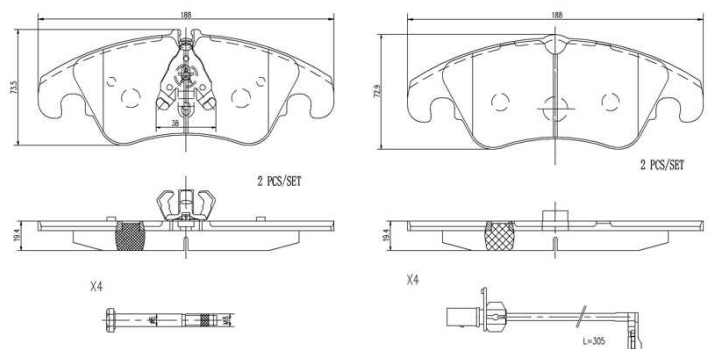

- ✓ OE-equivalent
- ✓ Brembo quality
- ✓ Safety
- ✓ Comfort
- ✓ Durability
- ✓ Dust reduction
- ✓ With accessories

Technical specifications

EAN code 8020584068182	Axle Front	Thickness 19 mm
Width 188 mm	Height 73 mm	Braking system Lucas
Wear indicator Electric	WVA number 24409,22252	Accessories With anti-squeal shim With brake caliper bolts With piston clip