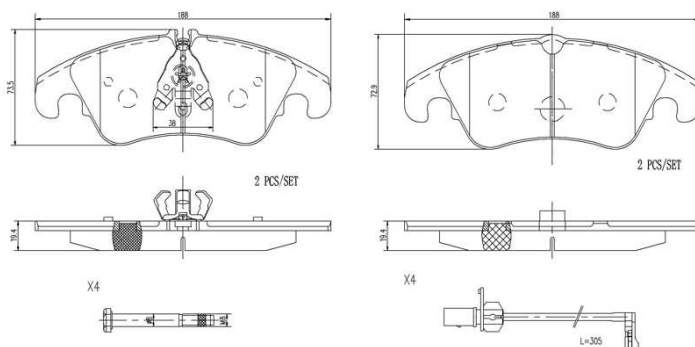

## Technical specifications

EAN code <b>8020584068182</b>	Axle <b>Front</b>	Thickness <b>19 mm</b>
Width <b>188 mm</b>	Height <b>73 mm</b>	Braking system <b>Lucas</b>
Wear indicator <b>Electric</b>	WVA number <b>22252,24409</b>	Accessories <b>With anti-squeal shim</b> <b>With brake caliper bolts</b> <b>With piston clip</b>