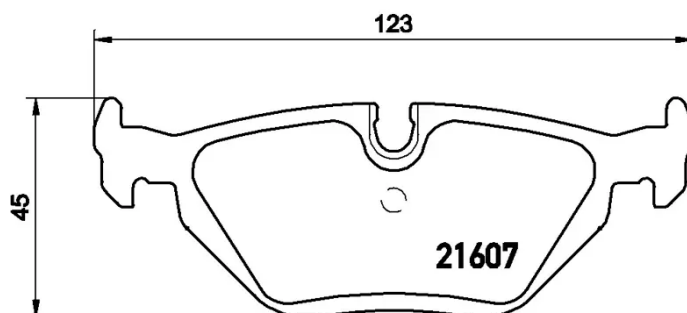

BRAKE PAD

P 06 013

The P 06 013 brake pad is synonymous with reliability

The Brembo brake pad guarantees ultimate safety when braking thanks to the use of more than 100 different compounds, designed according to the type of vehicle and use. Stopping distances reduced to a minimum, maximum driving comfort and silent operation are the most important features of Brembo materials. Brembo brake pads are supplied together with an extensive range of accessories and assembly kits for professional-standard installation.

- ✓ OE-equivalent
- ✓ Brembo quality
- ✓ ECE-R90 certificate
- ✓ Safety
- ✓ Performance
- ✓ Comfort
- ✓ With accessories

Technical specifications

EAN code 8020584050132	Axle Rear	Thickness 17 mm
Width 123 mm	Height 44 mm	Braking system Teves
Wear indicator Prepared for wear indicator	WVA number 20181,21607	Accessories With accessories With anti-squeal shim With piston clip