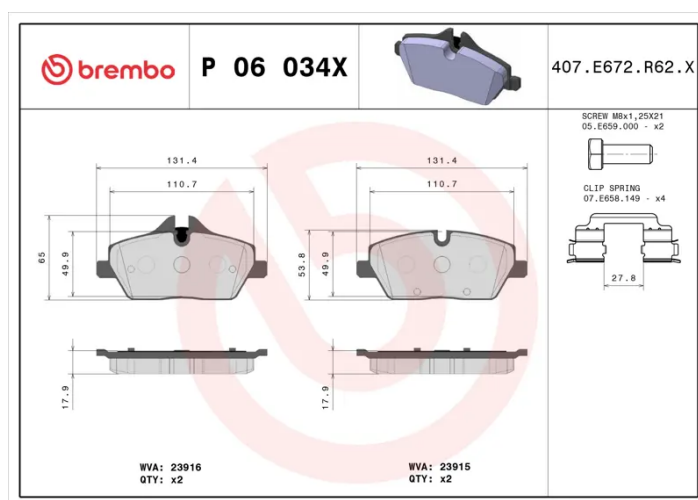

### Technical specifications

EAN code <b>8020584068489</b>	Axle <b>Front</b>	Thickness <b>18 mm</b>
Width <b>132 mm</b>	Height <b>54 mm</b>	Braking system <b>Lucas</b>
Wear indicator <b>Prepared for wear indicator</b>	WVA number <b>23915,23916</b>	Accessories <b>With brake caliper bolts</b> <b>With anti-squeal shim</b> <b>With accessories</b>