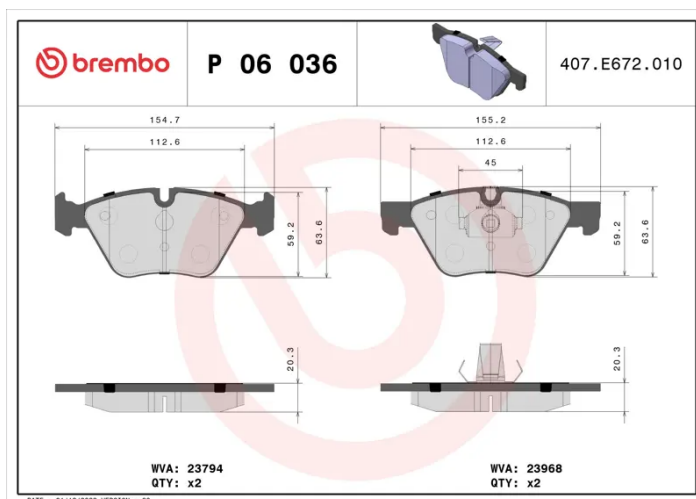

- ✓ OE-equivalent
- ✓ Brembo quality
- ✓ ECE-R90 certificate
- ✓ Safety
- ✓ Performance
- ✓ Comfort
- ✓ With accessories

Technical specifications

EAN code
8020584059340

Axle
Front

Thickness
20 mm

Width
155 mm

Height
64 mm

Braking system
Teves

Wear indicator
Prepared for wear indicator

WVA number
23794,23968

Accessories
**With piston clip
With anti-squeal shim
With accessories**

COMPATIBLE VEHICLES

COMPATIBLE OE PART NUMBERS