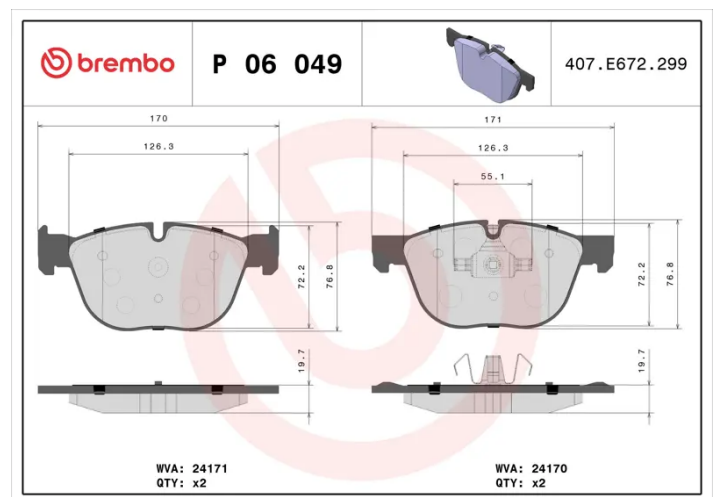

BRAKE PAD

P 06 049

The P 06 049 brake pad is synonymous with reliability

The Brembo brake pad guarantees ultimate safety when braking thanks to the use of more than 100 different compounds, designed according to the type of vehicle and use. Stopping distances reduced to a minimum, maximum driving comfort and silent operation are the most important features of Brembo materials. Brembo brake pads are supplied together with an extensive range of accessories and assembly kits for professional-standard installation.

- ✓ OE-equivalent
- ✓ Brembo quality
- ✓ ECE-R90 certificate
- ✓ Safety
- ✓ Performance
- ✓ Comfort
- ✓ With accessories

Technical specifications

EAN code 8020584059975	Axle Front	Thickness 20 mm
Width 171 mm	Height 77 mm	Braking system Teves
Wear indicator Prepared for wear indicator	WVA number 24170,24171	Accessories With accessories With anti-squeal shim With piston clip