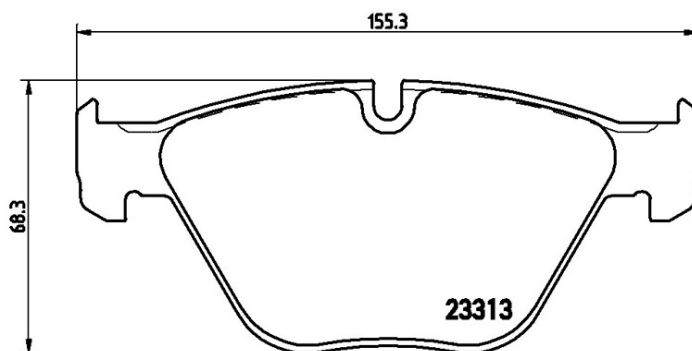

## P 06 055

The P 06 055 brake pad is synonymous with reliability

The Brembo brake pad guarantees ultimate safety when braking thanks to the use of more than 100 different compounds, designed according to the type of vehicle and use. Stopping distances reduced to a minimum, maximum driving comfort and silent operation are the most important features of Brembo materials. Brembo brake pads are supplied together with an extensive range of accessories and assembly kits for professional-standard installation.

### Technical specifications

EAN code	Axle	Thickness
8020584090190	Front	20 mm
Width	Height	Braking system
155 mm	68 mm	Teves
Wear indicator	WVA number	Accessories
Prepared for wear indicator	24255,23313	With piston clip