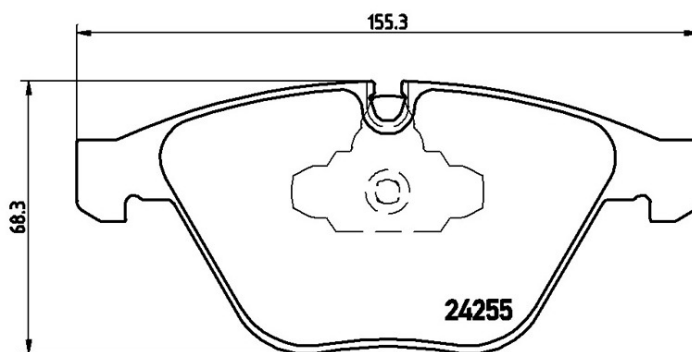

## P 06 055

The P 06 055 brake pad is synonymous with reliability

The Brembo brake pad guarantees ultimate safety when braking thanks to the use of more than 100 different compounds, designed according to the type of vehicle and use. Stopping distances reduced to a minimum, maximum driving comfort and silent operation are the most important features of Brembo materials. Brembo brake pads are supplied together with an extensive range of accessories and assembly kits for professional-standard installation.

### Technical specifications

EAN code	Axle	Thickness
8020584090190	Front	20 mm
Width	Height	Braking system
155 mm	68 mm	Teves
Wear indicator	WVA number	Accessories
Prepared for wear indicator	24255,23313	With piston clip