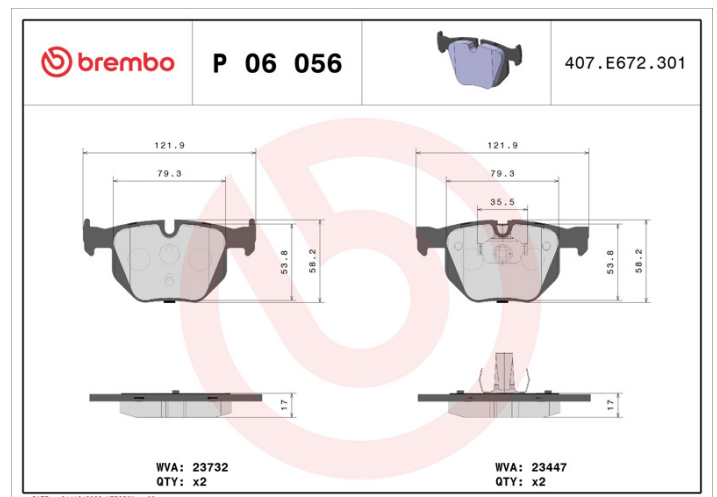

## P 06 056

The P 06 056 brake pad is synonymous with reliability

The Brembo brake pad guarantees ultimate safety when braking thanks to the use of more than 100 different compounds, designed according to the type of vehicle and use. Stopping distances reduced to a minimum, maximum driving comfort and silent operation are the most important features of Brembo materials. Brembo brake pads are supplied together with an extensive range of accessories and assembly kits for professional-standard installation.

### Technical specifications

EAN code <b>8020584090206</b>	Axle <b>Rear</b>	Thickness <b>17 mm</b>
Width <b>122 mm</b>	Height <b>58 mm</b>	Braking system <b>Teves</b>
Wear indicator <b>Prepared for wear indicator</b>	WVA number <b>23732,23447</b>	Accessories <b>With piston clip</b>