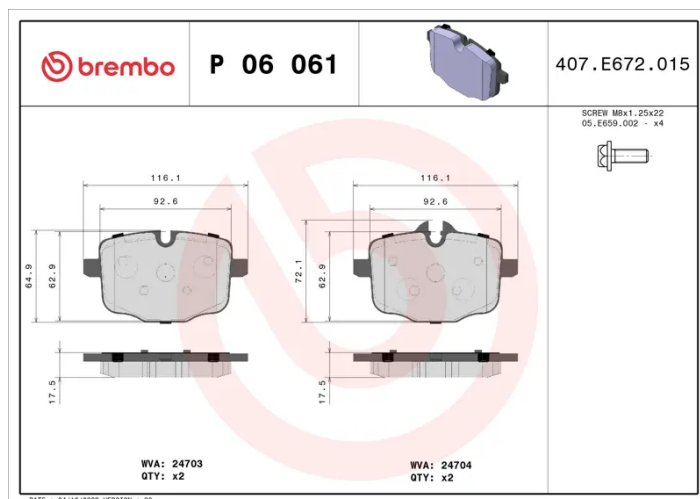

BRAKE PAD

P 06 061

The P 06 061 brake pad is synonymous with reliability

The Brembo brake pad guarantees ultimate safety when braking thanks to the use of more than 100 different compounds, designed according to the type of vehicle and use. Stopping distances reduced to a minimum, maximum driving comfort and silent operation are the most important features of Brembo materials. Brembo brake pads are supplied together with an extensive range of accessories and assembly kits for professional-standard installation.

- ✓ OE-equivalent
- ✓ Brembo quality
- ✓ ECE-R90 certificate
- ✓ Safety
- ✓ Performance
- ✓ Comfort
- ✓ With accessories

Technical specifications

EAN code 8020584090251	Axle Rear	Thickness 18 mm
Width 116 mm	Height 66 mm	Braking system TRW
Wear indicator Prepared for wear indicator	WVA number 24703,24704	Accessories With accessories With anti-squeal shim With brake caliper bolts