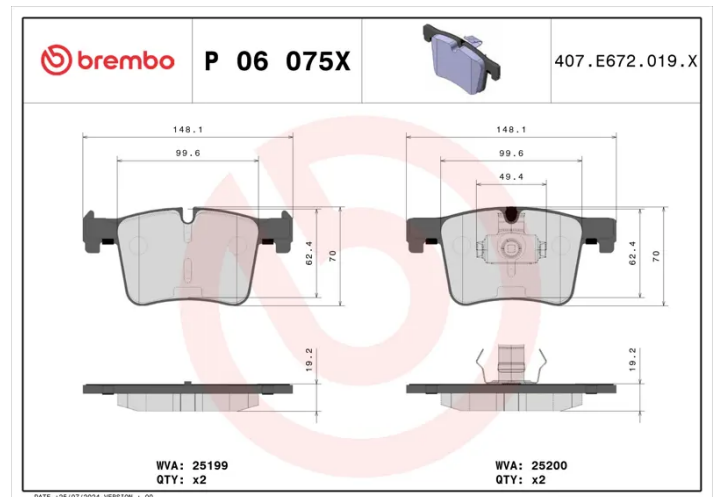

BRAKE PAD XTRA P 06 075X

The P 06 075X Xtra brake pad is synonymous with reliability

Brembo Xtra brake pads, developed to enhance the advantages of the Xtra and Max discs, are made using the special BRM X L01 compound which consists of more than 30 different components. Compared with the compound used for original-equivalent pads, the new solution assures a higher friction coefficient, which translates to more precise and stable braking, at both high and low temperatures. All this makes for greater driving comfort and improved pedal modularity, without compromising the product's mileage output.

- ✓ OE-equivalent
- ✓ Brembo quality
- ✓ ECE-R90 certificate
- ✓ Safety
- ✓ Performance
- ✓ Sports driving

Technical specifications

EAN code 8020584068632	Axle Front	Thickness 19 mm
Width 148 mm	Height 70 mm	Braking system Bosch
Wear indicator Prepared for wear indicator	WVA number 25199,25200	Accessories With anti-squeal shim