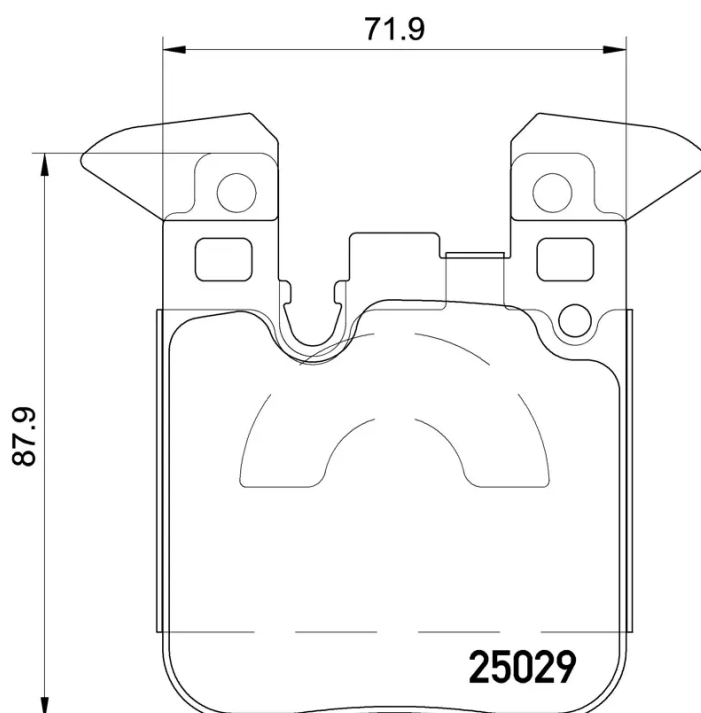

BRAKE PAD XTRA

P 06 087X

The P 06 087X Xtra brake pad is synonymous with reliability

Brembo Xtra brake pads, developed to enhance the advantages of the Xtra and Max discs, are made using the special BRM X L01 compound which consists of more than 30 different components. Compared with the compound used for original-equivalent pads, the new solution assures a higher friction coefficient, which translates to more precise and stable braking, at both high and low temperatures. All this makes for greater driving comfort and improved pedal modularity, without compromising the product's mileage output.

- ✓ OE-equivalent
- ✓ Brembo quality
- ✓ ECE-R90 certificate
- ✓ Safety
- ✓ Performance
- ✓ Sports driving

Technical specifications

EAN code	Axle	Thickness
8020584068656	Rear	17 mm
Width	Height	Braking system
72 mm	88 mm	Brembo
Wear indicator	WVA number	Accessories
Prepared for wear indicator	25029	With anti-squeal shim With counterweights