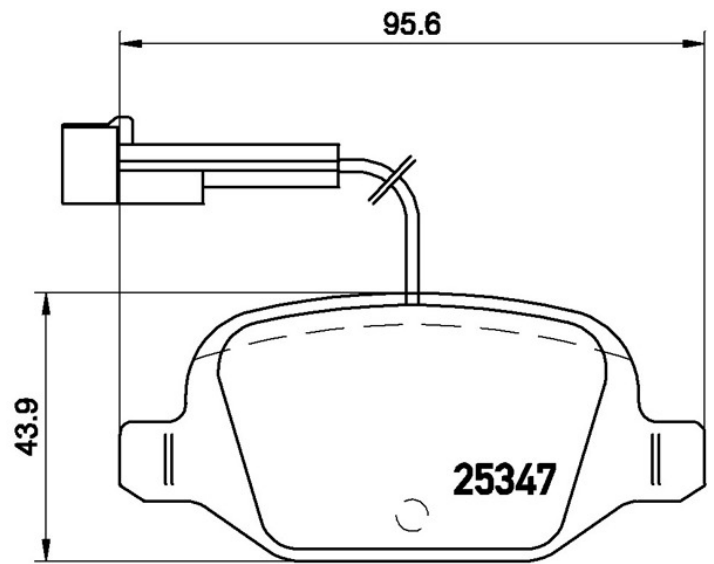

Technical specifications

EAN code
8020584108987

Axle
Rear

Thickness
14 mm

Width
96 mm

Height
44 mm

Braking system
TRW

Wear indicator
Electric

WVA number
23601,25347

COMPATIBLE VEHICLES

COMPATIBLE OE PART NUMBERS

77365754	ABARTH
77367241	ABARTH
77365754	FIAT
77367241	FIAT
0K2A33323ZB	KIA