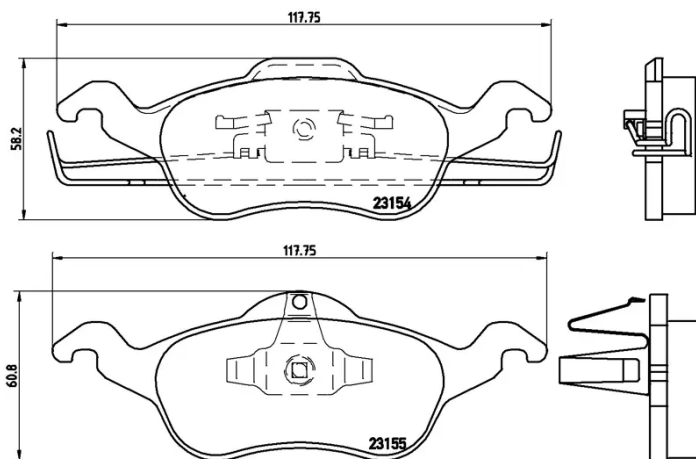

BRAKE PAD

P 24 046

The P 24 046 brake pad is synonymous with reliability

The Brembo brake pad guarantees ultimate safety when braking thanks to the use of more than 100 different compounds, designed according to the type of vehicle and use. Stopping distances reduced to a minimum, maximum driving comfort and silent operation are the most important features of Brembo materials. Brembo brake pads are supplied together with an extensive range of accessories and assembly kits for professional-standard installation.

- ✓ OE-equivalent
- ✓ Brembo quality
- ✓ ECE-R90 certificate
- ✓ Safety
- ✓ Performance
- ✓ Comfort
- ✓ With accessories

Technical specifications

EAN code 8020584052181	Axle Front	Thickness 19 mm
Width 178 mm	Height 58 mm	Braking system Teves
Wear indicator Without	WVA number 23154,23155	Accessories With accessories With anti-squeal shim With piston clip