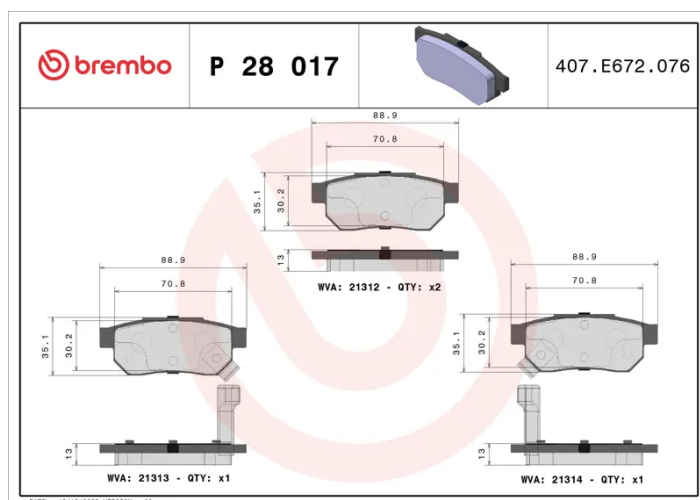

## P 28 017

The P 28 017 brake pad is synonymous with reliability

The Brembo brake pad guarantees ultimate safety when braking thanks to the use of more than 100 different compounds, designed according to the type of vehicle and use. Stopping distances reduced to a minimum, maximum driving comfort and silent operation are the most important features of Brembo materials. Brembo brake pads are supplied together with an extensive range of accessories and assembly kits for professional-standard installation.

### Technical specifications

EAN code <b>8020584052518</b>	Axle <b>Rear</b>	Thickness <b>13 mm</b>
Width <b>89 mm</b>	Height <b>35 mm</b>	Braking system <b>Akebono</b>
Wear indicator <b>Acoustic</b>	WVA number <b>21312,21313,21314</b>	Accessories <b>With anti-squeal shim</b>