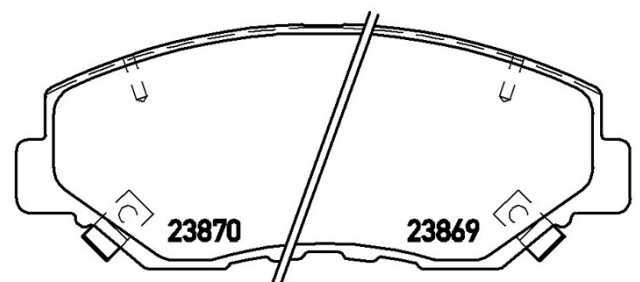

BRAKE PAD

P 28 035

The P 28 035 brake pad is synonymous with reliability

The Brembo brake pad guarantees ultimate safety when braking thanks to the use of more than 100 different compounds, designed according to the type of vehicle and use. Stopping distances reduced to a minimum, maximum driving comfort and silent operation are the most important features of Brembo materials. Brembo brake pads are supplied together with an extensive range of accessories and assembly kits for professional-standard installation.

- ✓ OE-equivalent
- ✓ Brembo quality
- ✓ ECE-R90 certificate
- ✓ Safety
- ✓ Performance
- ✓ Comfort

Technical specifications

EAN code	Axle	Thickness
8020584052693	Front	17 mm
Width	Height	Braking system
142 mm	57 mm	Akebono
Wear indicator	WVA number	
Acoustic	23870,23869,23868	