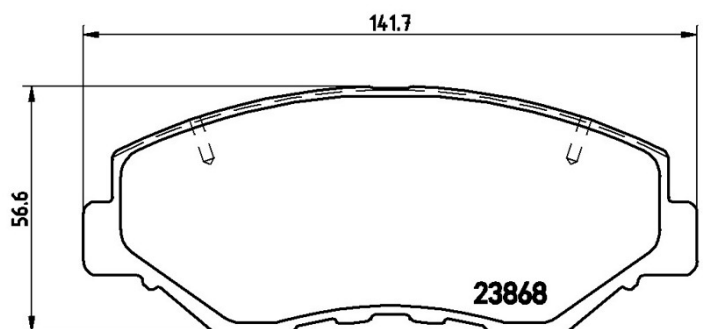

BRAKE PAD

P 28 035

The P 28 035 brake pad is synonymous with reliability

The Brembo brake pad guarantees ultimate safety when braking thanks to the use of more than 100 different compounds, designed according to the type of vehicle and use. Stopping distances reduced to a minimum, maximum driving comfort and silent operation are the most important features of Brembo materials. Brembo brake pads are supplied together with an extensive range of accessories and assembly kits for professional-standard installation.

- ✓ OE-equivalent
- ✓ Brembo quality
- ✓ ECE-R90 certificate
- ✓ Safety
- ✓ Performance
- ✓ Comfort

Technical specifications

EAN code	Axle	Thickness
8020584052693	Front	17 mm
Width	Height	Braking system
142 mm	57 mm	Akebono
Wear indicator	WVA number	
Acoustic	23870,23869,23868	