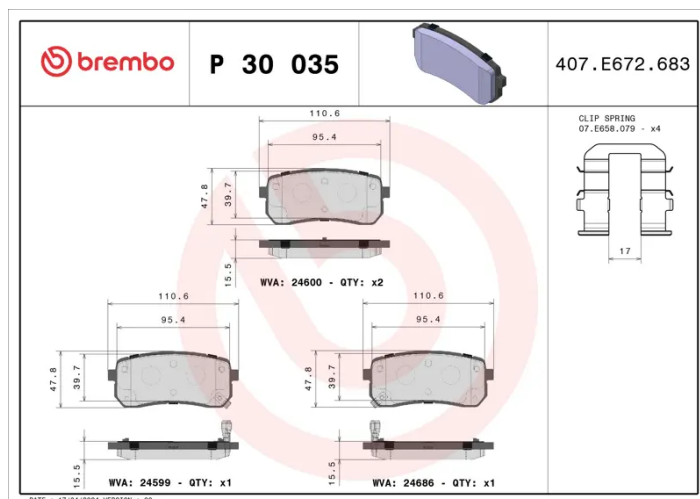

BRAKE PAD

P 30 035

The P 30 035 brake pad is synonymous with reliability

The Brembo brake pad guarantees ultimate safety when braking thanks to the use of more than 100 different compounds, designed according to the type of vehicle and use. Stopping distances reduced to a minimum, maximum driving comfort and silent operation are the most important features of Brembo materials. Brembo brake pads are supplied together with an extensive range of accessories and assembly kits for professional-standard installation.

- ✓ OE-equivalent
- ✓ Brembo quality
- ✓ ECE-R90 certificate
- ✓ Safety
- ✓ Performance
- ✓ Comfort
- ✓ With accessories

Technical specifications

EAN code 8020584060735	Axle Rear	Thickness 16 mm
Width 110 mm	Height 48 mm	Braking system Mando
Wear indicator Acoustic	WVA number 24599,24600,24686	Accessories With accessories With anti-squeal shim With piston clip