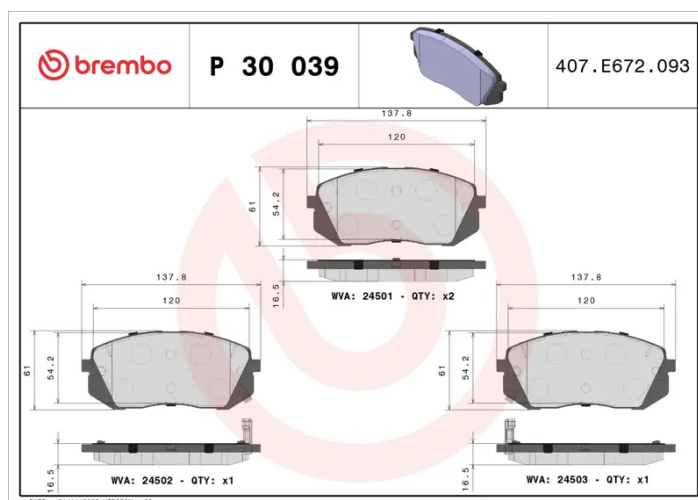

### Technical specifications

EAN code <b>8020584060773</b>	Axle <b>Front</b>	Thickness <b>17 mm</b>
Width <b>138 mm</b>	Height <b>61 mm</b>	Braking system <b>Sumitomo</b>
Wear indicator <b>Acoustic</b>	WVA number <b>24501,24502,24503</b>	Accessories <b>With anti-squeal shim</b>