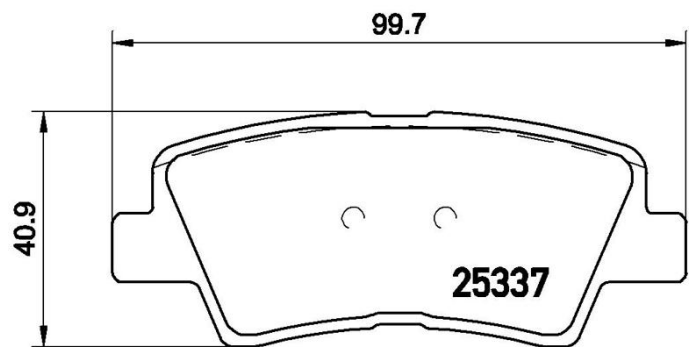

BRAKE PAD XTRA

P 30 067X

The P 30 067X Xtra brake pad is synonymous with reliability

Brembo Xtra brake pads, developed to enhance the advantages of the Xtra and Max discs, are made using the special BRM X L01 compound which consists of more than 30 different components. Compared with the compound used for original-equivalent pads, the new solution assures a higher friction coefficient, which translates to more precise and stable braking, at both high and low temperatures. All this makes for greater driving comfort and improved pedal modularity, without compromising the product's mileage output.

- ✓ OE-equivalent
- ✓ Brembo quality
- ✓ ECE-R90 certificate
- ✓ Safety
- ✓ Performance
- ✓ Sports driving
- ✓ With accessories

Technical specifications

EAN code 8020584121627	Axle Rear	Thickness 16 mm
Width 100 mm	Height 41 mm	Braking system Akebono
Wear indicator Acoustic	WVA number 25337,25338,25339	Accessories With accessories With anti-squeal shim