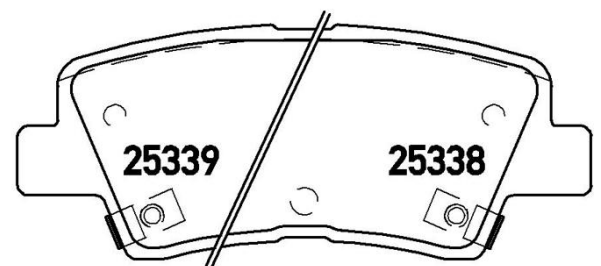

BRAKE PAD XTRA

P 30 067X

The P 30 067X Xtra brake pad is synonymous with reliability

Brembo Xtra brake pads, developed to enhance the advantages of the Xtra and Max discs, are made using the special BRM X L01 compound which consists of more than 30 different components. Compared with the compound used for original-equivalent pads, the new solution assures a higher friction coefficient, which translates to more precise and stable braking, at both high and low temperatures. All this makes for greater driving comfort and improved pedal modularity, without compromising the product's mileage output.

- ✓ OE-equivalent
- ✓ Brembo quality
- ✓ ECE-R90 certificate
- ✓ Safety
- ✓ Performance
- ✓ Sports driving
- ✓ With accessories

Technical specifications

EAN code 8020584121627	Axle Rear	Thickness 16 mm
Width 100 mm	Height 41 mm	Braking system Akebono
Wear indicator Acoustic	WVA number 25337,25338,25339	Accessories With accessories With anti-squeal shim